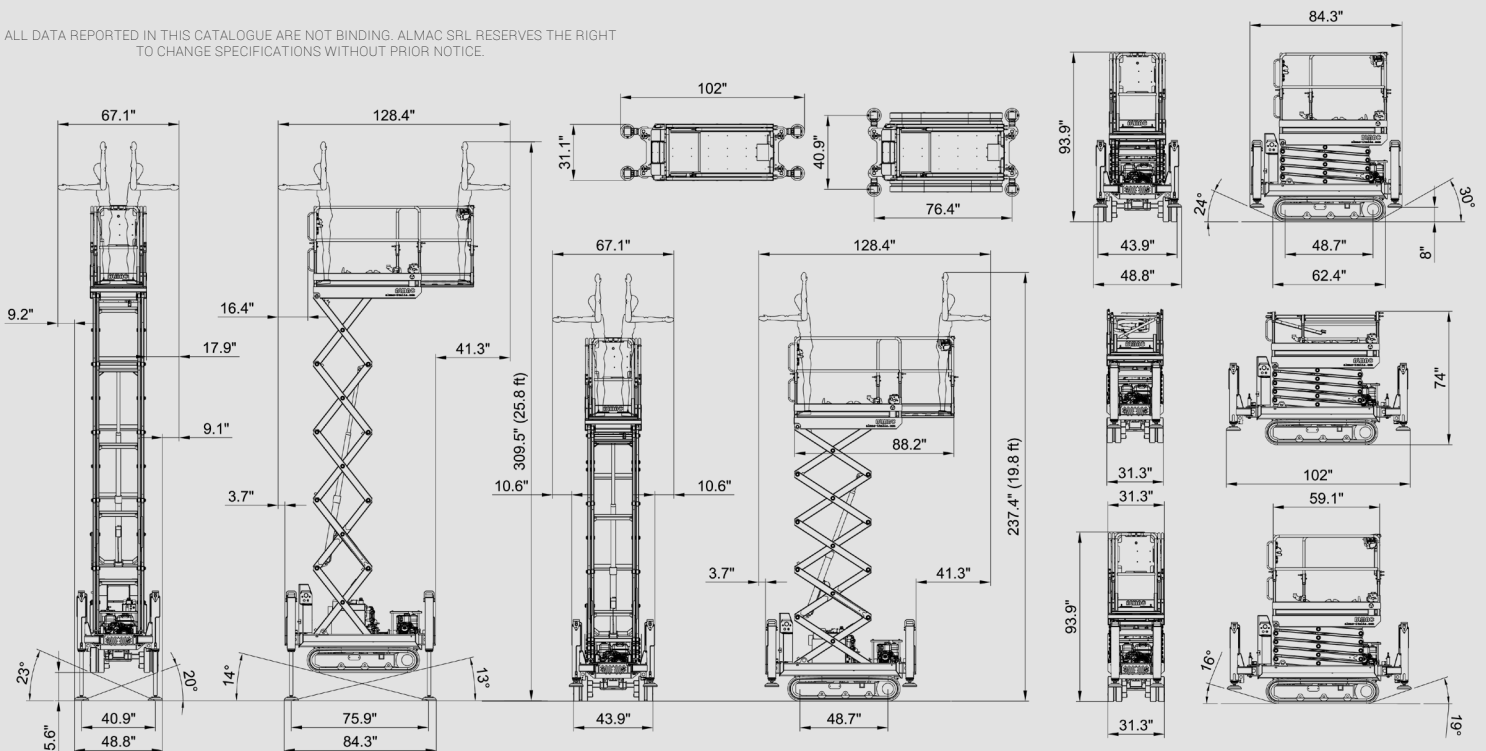

Thanks to the adjustable and unique tracks the unit can go places no other lift can go. Even through a single-door access!

The outrigger system ensures maximum stability and provides safe operation up to 14° rear and 13° front sloping, not to mention a staggering 23° side sloping

With the automatic leveling and inclination control, the operator will always be in a safe position as the unit constantly monitors the operational limits.

With a work height of 26ft the BIBI 26-HE is the safe solution and alternative to ladders and other lift solutions.

Technical data	Bibi 26-HE
Basket capacity	551 lbs (2 persons)
Max working height	25.8 ft
Max height basket floor	19.2 ft
Moving height	13.2 ft
Lateral levelling for moving at heights	-
Powered (Standard)	Gasoline Honda GX270
Powered (option 1)	Gasoline Honda iGX390
Powered (option 2)	Diesel Hatz 1B40
Accelerator	Manual
Undercarriage	Adjustable
Basket leveling	Automatic
Leveling Front	+/- 13°
Leveling Rear	+/- 14°
Side leveling	+/- 23°
Power generator (option)	220V-1kW (iGX390, 1B40)
Electric pump (option)	220V-2.2 kW
Hydraulic commands	Proportional
Direction-Control System	Yes
Easy-Drive System	No
Kit for high speed	max 1.4 mp/h
Ground emergency lowering	Yes
Control of inclination	Automatic
Gradeability	25°
Side slope	21°
Length	84.3"
Width	31,3" ÷ 48,8"
Min. machine height with folded railings	74"
Total weight	3858 lbs
Compliance	EN 280 : 2015

- 26ft work height
- 19ft drive height
- Single door access
- Outriggers with automatic leveling
- Slide-out basket extension
- Adjustable tracks
- All-terrain driving capabilities

ALL DATA REPORTED IN THIS CATALOGUE ARE NOT BINDING. ALMAC SRL RESERVES THE RIGHT TO CHANGE SPECIFICATIONS WITHOUT PRIOR NOTICE.