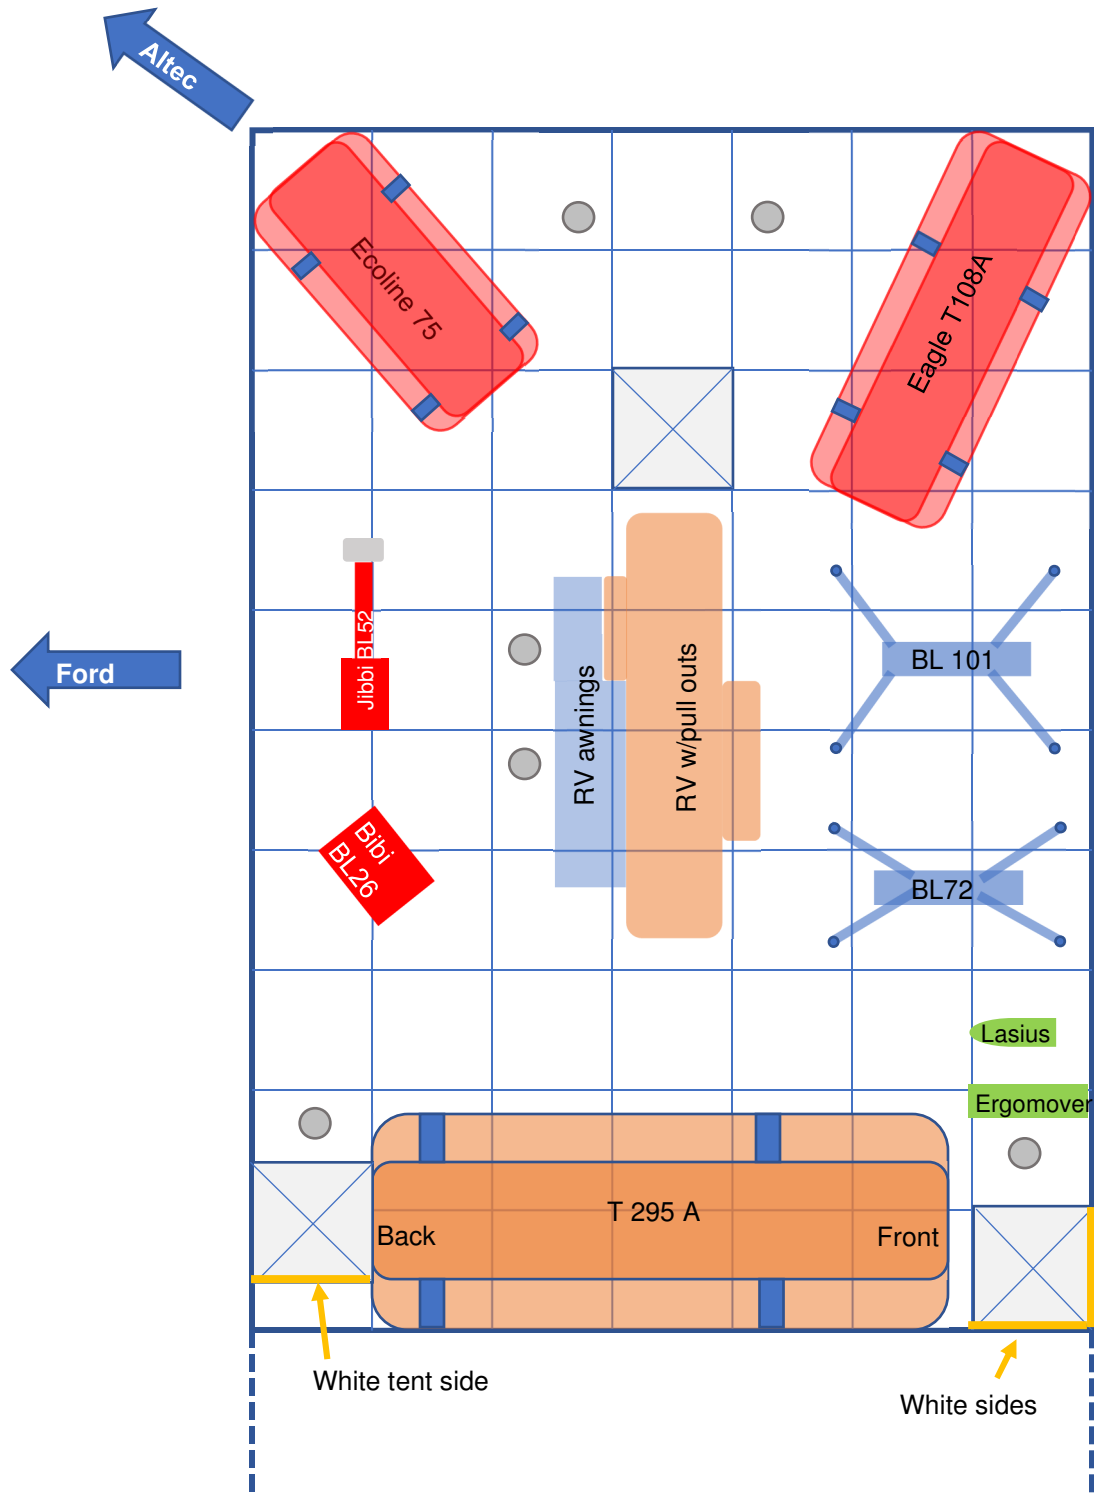

# Utility Expo 2021 Booth lay-out

= 10x10 EZ Up tent

● = 2½ ft round high tables